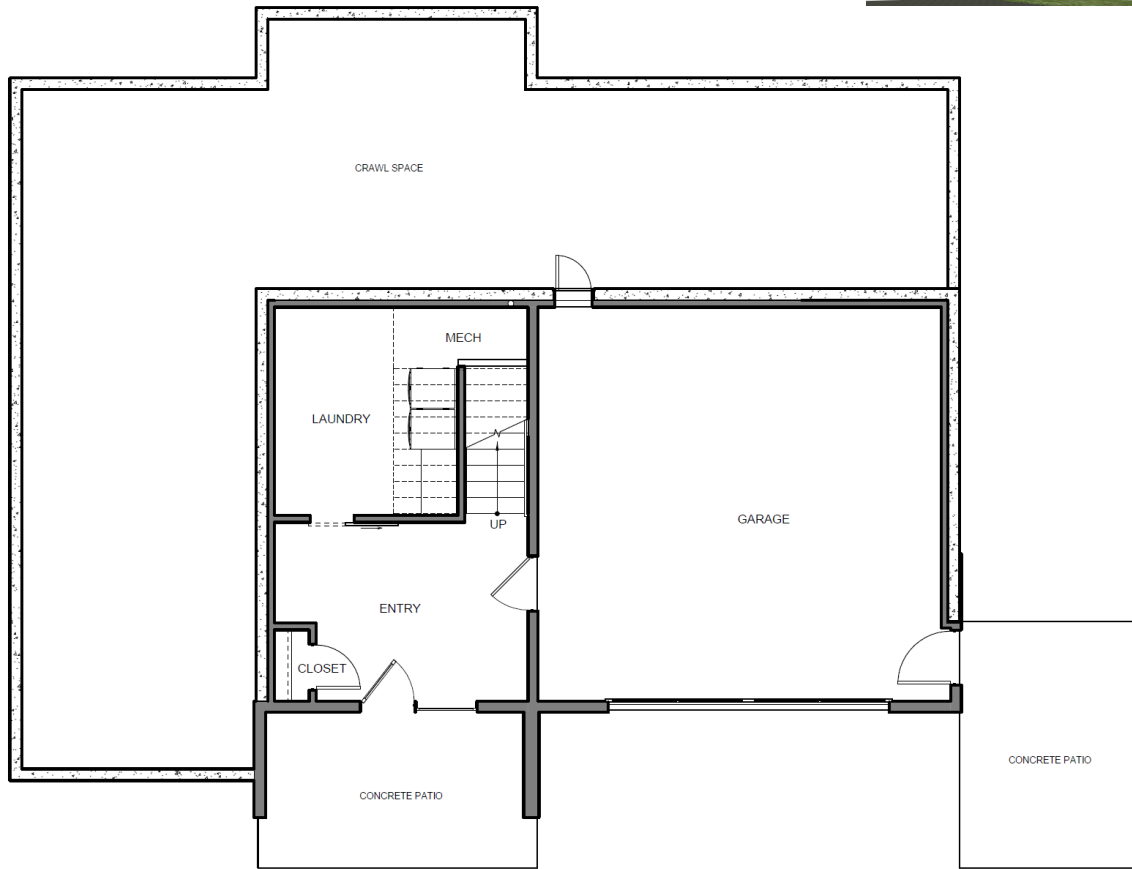

LOT 81 OVERVIEW

4+ BD | 4.5 BA | 3,378 SF

\$2,835,000 #7250306

— MAIN LEVEL – 2,160 SF —

Images are illustrative in nature and are not exact representation. Subject to change without notification.

LOT 81 FLOORPLAN

— UPPER LEVEL — 840 SF —

LOT 81 FLOORPLAN

— LOWER LEVEL – 378 SF —