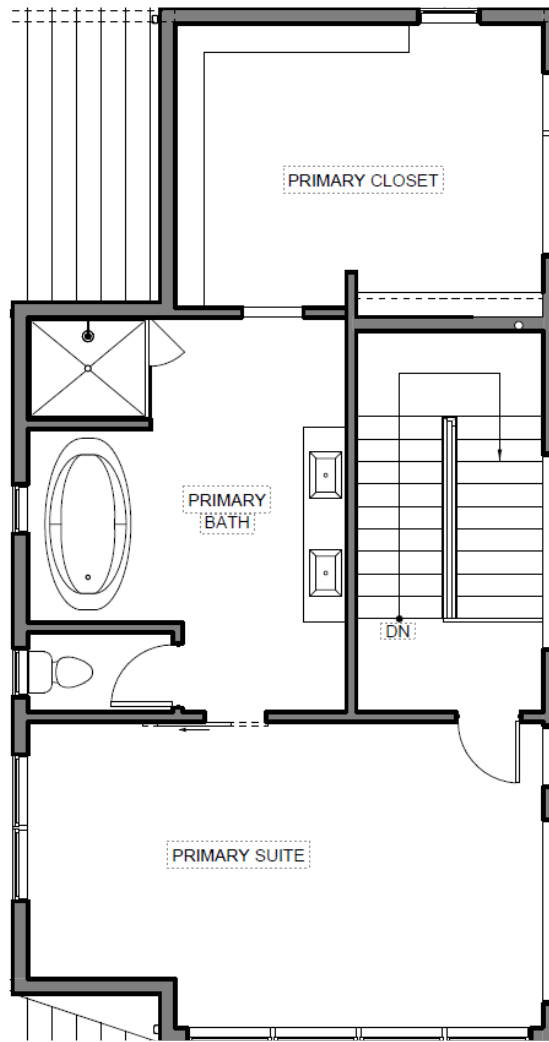

LOT 81 OVERVIEW

4+ BD | 4.5 BA | 3,378 SF

\$2,835,000 #7250306

— MAIN LEVEL – 2,160 SF —

Images are illustrative in nature and are not exact representation. Subject to change without notification.

LOT 81 FLOORPLAN

— UPPER LEVEL — 840 SF —

LOT 81 FLOORPLAN

— LOWER LEVEL – 378 SF —