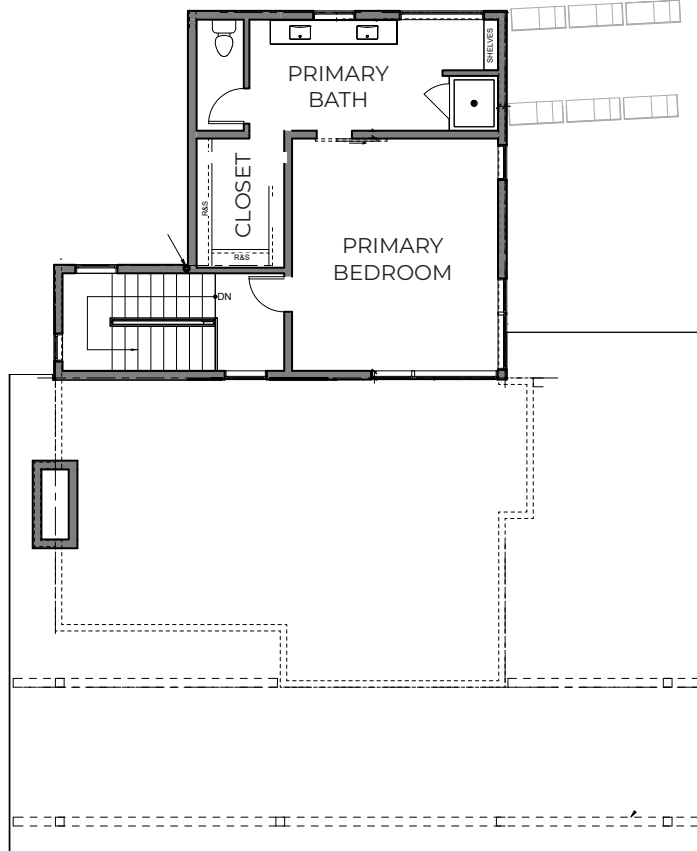

LOT 91 OVERVIEW

4+ BD | 3.5 BA | 3,208 SF

\$2,580,000 #9311602

— MAIN LEVEL – 1,286 SF —

LOT 91 FLOORPLAN

— UPPER LEVEL – 654 SF —

— LOWER LEVEL – 1,268 SF —