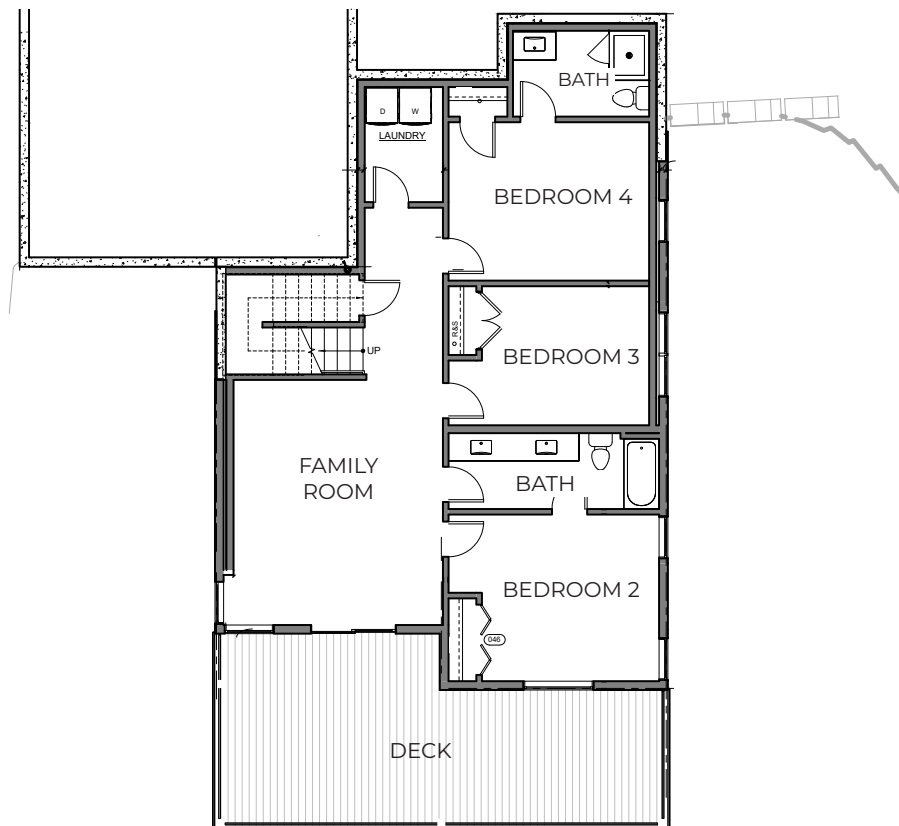

LOT 91 OVERVIEW

4+ BD | 3.5 BA | 3,208 SF

\$2,580,000 #9311602

— MAIN LEVEL – 1,286 SF —

LOT 91 FLOORPLAN

— UPPER LEVEL – 654 SF —

— LOWER LEVEL – 1,268 SF —