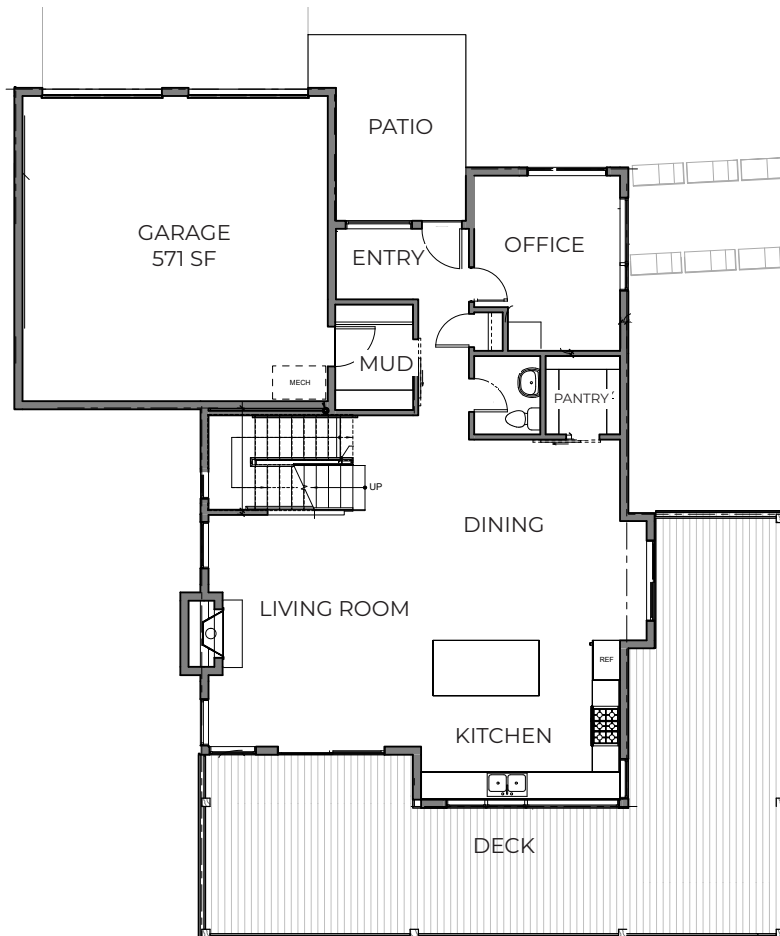

LOT 91 OVERVIEW

4+ BD | 3.5 BA | 3,208 SF

\$2,580,000 #9311602

— MAIN LEVEL – 1,286 SF —

LOT 91 FLOORPLAN

— UPPER LEVEL – 654 SF —

— LOWER LEVEL – 1,268 SF —